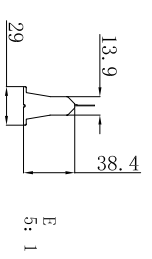

Ceiling Cut-out dimensions  
 Cut-out Length = Screen Length – 26mm  
 Cut-out Width = 150mm  
 Height  $\geq$  160mm

Model:	HT-MI 150" (16:9) HT-MF 150" (16:9)
Measurement:	mm

GRIHTRC150H