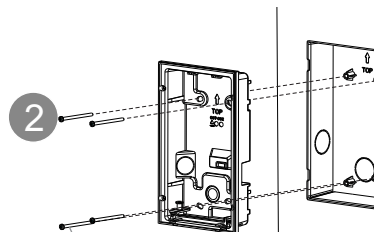

Surface-mounted installation (Unit: mm)

Flush-mounted installation with pre-installation box (Unit: mm)

Installation height

Cavity wall installation (Unit: mm)

Preparation

Use gloves to protect yourself against cuts.

Surface-mounted installation

Option 1: on the wall

Mounting screw x 4  
Screw shaft:  $\varnothing 4$   
Screw length:  $\geq 25$  mm

Option 2: on the box (e.g. VDE box)

Mounting screw x 4  
Screw shaft:  $\varnothing 4$   
Screw length:  $\geq 25$  mm

Flush-mounted installation with pre-installation box

Mounting screw x 4  
Screw shaft:  $\varnothing 4$   
Screw length:  $\geq 25$  mm

## Cavity wall installation

Mounting screw x 4  
Screw shaft:  $\varnothing 4$   
Screw length:  $\geq 25$  mm