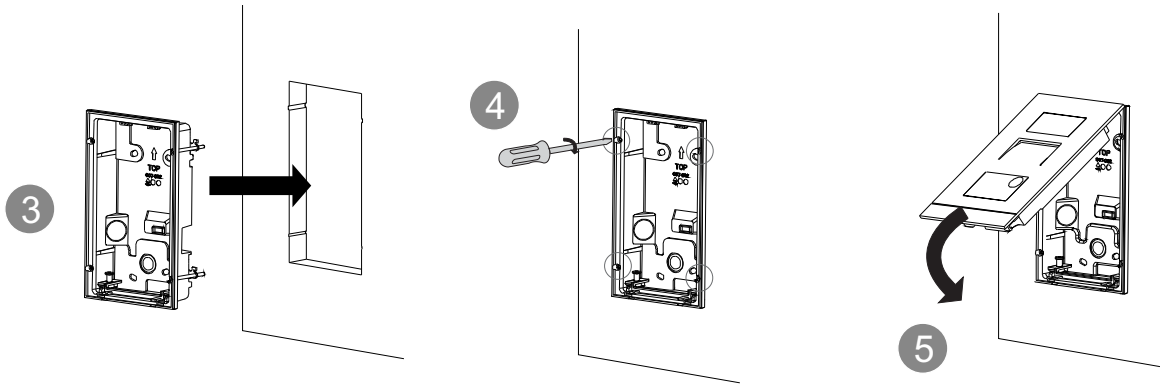

Surface-mounted installation (Unit: mm)

Flush-mounted installation with pre-installation box (Unit: mm)

Installation height

Cavity wall installation (Unit: mm)

Preparation

Use gloves to protect yourself against cuts.

Surface-mounted installation

Option 1: on the wall

Mounting screw x 4  
Screw shaft:  $\varnothing 4$   
Screw length:  $\geq 25$  mm

Option 2: on the box (e.g. VDE box)

Mounting screw x 4  
Screw shaft:  $\varnothing 4$   
Screw length:  $\geq 25$  mm

Flush-mounted installation with pre-installation box

Mounting screw x 4  
Screw shaft:  $\varnothing 4$   
Screw length:  $\geq 25$  mm

## Cavity wall installation

Mounting screw x 4  
Screw shaft:  $\varnothing 4$   
Screw length:  $\geq 25$  mm