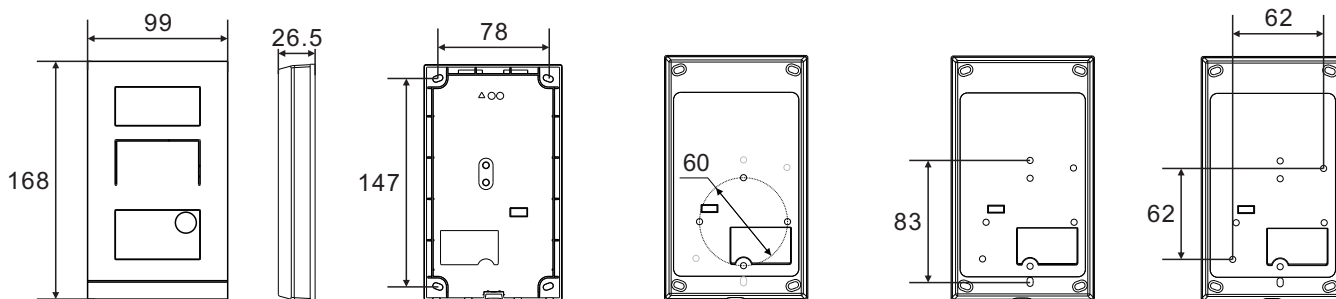

Surface-mounted installation (Unit: mm)

Flush-mounted installation with pre-installation box (Unit: mm)

Installation height

Cavity wall installation (Unit: mm)

Preparation

Use gloves to protect yourself against cuts.

Surface-mounted installation

Option 1: on the wall

Mounting screw x 4  
Screw shaft:  $\varnothing 4$   
Screw length:  $\geq 25$  mm

Option 2: on the box (e.g. VDE box)

Mounting screw x 4  
Screw shaft:  $\varnothing 4$   
Screw length:  $\geq 25$  mm

Flush-mounted installation with pre-installation box

Mounting screw x 4  
Screw shaft:  $\varnothing 4$   
Screw length:  $\geq 25$  mm

## Cavity wall installation

Mounting screw x 4  
Screw shaft:  $\varnothing 4$   
Screw length:  $\geq 25$  mm