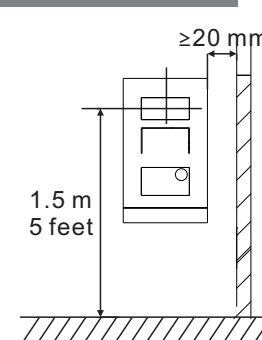

Surface-mounted installation (Unit: mm)

Flush-mounted installation with pre-installation box (Unit: mm)

Installation height

Cavity wall installation (Unit: mm)

Preparation

Use gloves to protect yourself against cuts.

Surface-mounted installation

Option 1: on the wall

Mounting screw x 4  
Screw shaft:  $\varnothing 4$   
Screw length:  $\geq 25$  mm

Option 2: on the box (e.g. VDE box)

Mounting screw x 4  
Screw shaft:  $\varnothing 4$   
Screw length:  $\geq 25$  mm

Flush-mounted installation with pre-installation box

Mounting screw x 4  
Screw shaft:  $\varnothing 4$   
Screw length:  $\geq 25$  mm

## Cavity wall installation

Mounting screw x 4  
Screw shaft:  $\varnothing 4$   
Screw length:  $\geq 25$  mm