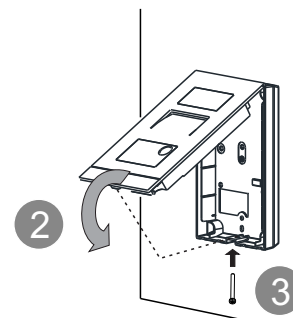

Surface-mounted installation (Unit: mm)

Flush-mounted installation with pre-installation box (Unit: mm)

Installation height

Cavity wall installation (Unit: mm)

Preparation

Use gloves to protect yourself against cuts.

Surface-mounted installation

Option 1: on the wall

Mounting screw x 4  
Screw shaft:  $\varnothing 4$   
Screw length:  $\geq 25$  mm

Option 2: on the box (e.g. VDE box)

Mounting screw x 4  
Screw shaft:  $\varnothing 4$   
Screw length:  $\geq 25$  mm

Flush-mounted installation with pre-installation box

Mounting screw x 4  
Screw shaft:  $\varnothing 4$   
Screw length:  $\geq 25$  mm

## Cavity wall installation

Mounting screw x 4  
Screw shaft:  $\varnothing 4$   
Screw length:  $\geq 25$  mm