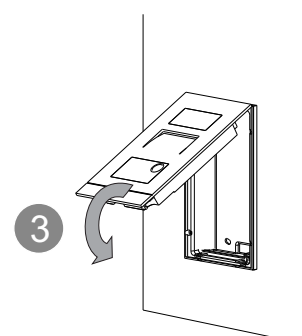

Surface-mounted installation (Unit: mm)

Flush-mounted installation with pre-installation box (Unit: mm)

Installation height

Cavity wall installation (Unit: mm)

Preparation

Use gloves to protect yourself against cuts.

Surface-mounted installation

Option 1: on the wall

Mounting screw x 4  
Screw shaft:  $\varnothing 4$   
Screw length:  $\geq 25$  mm

Option 2: on the box (e.g. VDE box)

Mounting screw x 4  
Screw shaft:  $\varnothing 4$   
Screw length:  $\geq 25$  mm

Flush-mounted installation with pre-installation box

Mounting screw x 4  
Screw shaft:  $\varnothing 4$   
Screw length:  $\geq 25$  mm