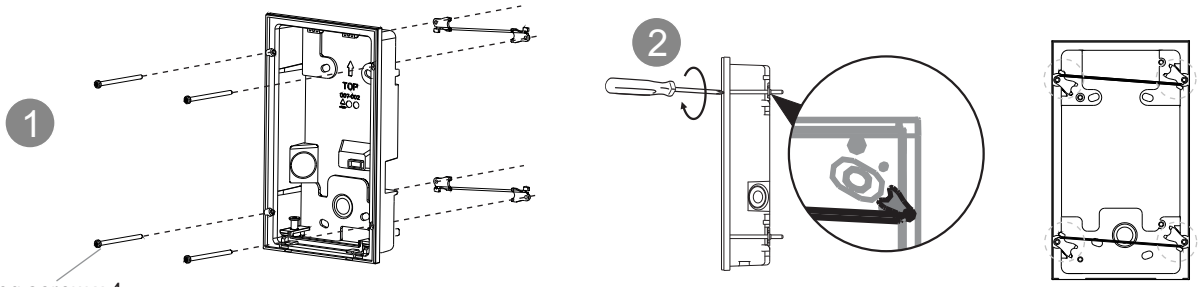

Surface-mounted installation (Unit: mm)

Flush-mounted installation with pre-installation box (Unit: mm)

Installation height

Cavity wall installation (Unit: mm)

Preparation

Use gloves to protect yourself against cuts.

Surface-mounted installation

Option 1: on the wall

Mounting screw x 4  
Screw shaft:  $\varnothing 4$   
Screw length:  $\geq 25$  mm

Option 2: on the box (e.g. VDE box)

Mounting screw x 4  
Screw shaft:  $\varnothing 4$   
Screw length:  $\geq 25$  mm

Flush-mounted installation with pre-installation box

Mounting screw x 4  
Screw shaft:  $\varnothing 4$   
Screw length:  $\geq 25$  mm

## Cavity wall installation

Mounting screw x 4  
Screw shaft:  $\varnothing 4$   
Screw length:  $\geq 25$  mm