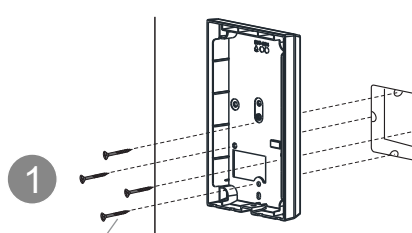

Surface-mounted installation (Unit: mm)

Flush-mounted installation with pre-installation box (Unit: mm)

Installation height

Cavity wall installation (Unit: mm)

Preparation

Use gloves to protect yourself against cuts.

Surface-mounted installation

Option 1: on the wall

Mounting screw x 4  
Screw shaft:  $\varnothing 4$   
Screw length:  $\geq 25$  mm

Option 2: on the box (e.g. VDE box)

Mounting screw x 4  
Screw shaft:  $\varnothing 4$   
Screw length:  $\geq 25$  mm

Flush-mounted installation with pre-installation box

Mounting screw x 4  
Screw shaft:  $\varnothing 4$   
Screw length:  $\geq 25$  mm

## Cavity wall installation

Mounting screw x 4  
Screw shaft:  $\varnothing 4$   
Screw length:  $\geq 25$  mm