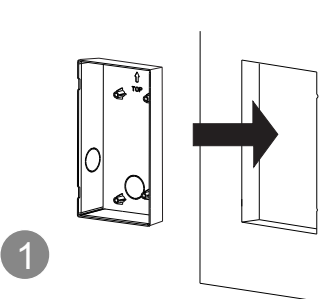

Surface-mounted installation (Unit: mm)

Flush-mounted installation with pre-installation box (Unit: mm)

Installation height

Cavity wall installation (Unit: mm)

Preparation

Use gloves to protect yourself against cuts.

Surface-mounted installation

Option 1: on the wall

Mounting screw x 4  
Screw shaft:  $\varnothing 4$   
Screw length:  $\geq 25$  mm

Option 2: on the box (e.g. VDE box)

Mounting screw x 4  
Screw shaft:  $\varnothing 4$   
Screw length:  $\geq 25$  mm

Flush-mounted installation with pre-installation box

Mounting screw x 4  
Screw shaft:  $\varnothing 4$   
Screw length:  $\geq 25$  mm