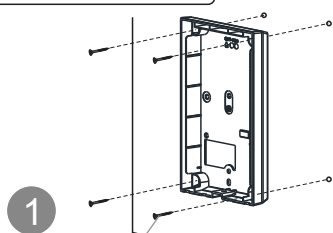

Surface-mounted installation (Unit: mm)

Flush-mounted installation with pre-installation box (Unit: mm)

Installation height

Cavity wall installation (Unit: mm)

Preparation

Use gloves to protect yourself against cuts.

Surface-mounted installation

Option 1: on the wall

Mounting screw x 4  
Screw shaft:  $\varnothing 4$   
Screw length:  $\geq 25$  mm

Option 2: on the box (e.g. VDE box)

Mounting screw x 4  
Screw shaft:  $\varnothing 4$   
Screw length:  $\geq 25$  mm

Flush-mounted installation with pre-installation box

Mounting screw x 4  
Screw shaft:  $\varnothing 4$   
Screw length:  $\geq 25$  mm