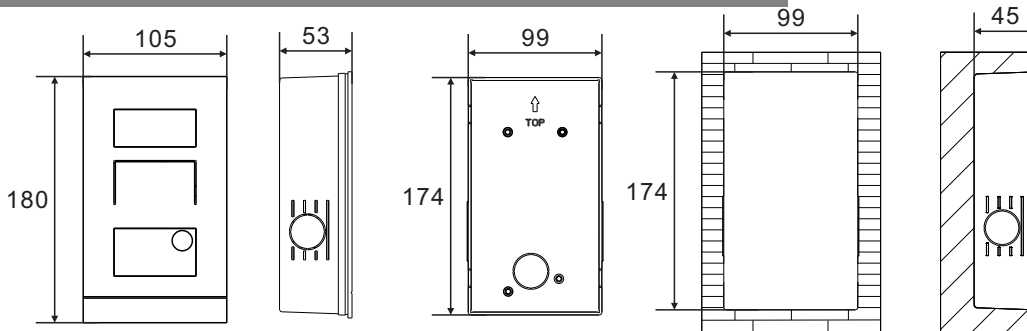

Surface-mounted installation (Unit: mm)

Flush-mounted installation with pre-installation box (Unit: mm)

Installation height

Cavity wall installation (Unit: mm)

Preparation

Use gloves to protect yourself against cuts.

Surface-mounted installation

Option 1: on the wall

Mounting screw x 4  
Screw shaft:  $\varnothing 4$   
Screw length:  $\geq 25$  mm

Option 2: on the box (e.g. VDE box)

Mounting screw x 4  
Screw shaft:  $\varnothing 4$   
Screw length:  $\geq 25$  mm

Flush-mounted installation with pre-installation box

Mounting screw x 4  
Screw shaft:  $\varnothing 4$   
Screw length:  $\geq 25$  mm

## Cavity wall installation

Mounting screw x 4  
Screw shaft:  $\varnothing 4$   
Screw length:  $\geq 25$  mm