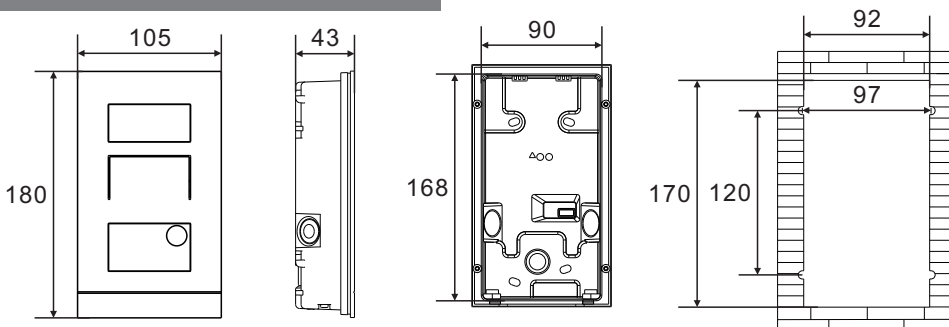

Surface-mounted installation (Unit: mm)

Flush-mounted installation with pre-installation box (Unit: mm)

Installation height

Cavity wall installation (Unit: mm)

Preparation

Use gloves to protect yourself against cuts.

Surface-mounted installation

Option 1: on the wall

Mounting screw x 4  
Screw shaft:  $\varnothing 4$   
Screw length:  $\geq 25$  mm

Option 2: on the box (e.g. VDE box)

Mounting screw x 4  
Screw shaft:  $\varnothing 4$   
Screw length:  $\geq 25$  mm

Flush-mounted installation with pre-installation box

Mounting screw x 4  
Screw shaft:  $\varnothing 4$   
Screw length:  $\geq 25$  mm

## Cavity wall installation

Mounting screw x 4  
Screw shaft:  $\varnothing 4$   
Screw length:  $\geq 25$  mm