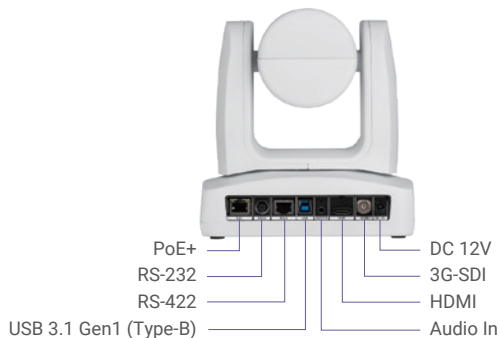

Back

©2024 AVer Information Inc. All rights reserved.
All brand names and logos are trademarks of their respective companies.

Distributor/Dealer