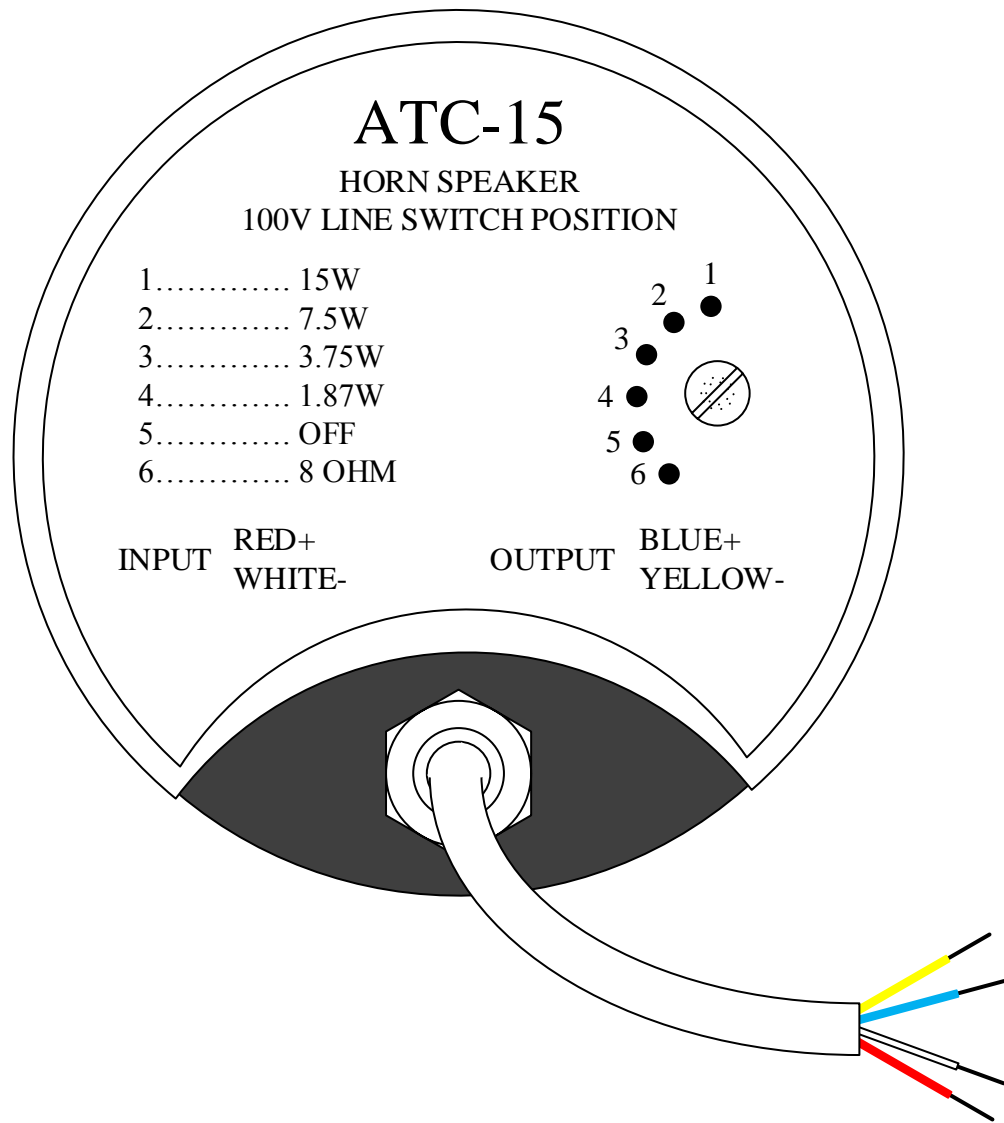

ATC10

Rated Power	(RMS) 10 W
Power Taps	10W, 5W, 2.5W, 1.25W, 8 Ohm
Sensitivity	106db (1W 1M)
Freq. Range	300Hz - 8KHz
Dispersion	120 degree
Weight	1.3 Kg

ATC15

Rated Power	(RMS) 15 W
Power Taps	15W, 7.5W, 3.75W, 1.87W, 8 Ohm
Sensitivity	108db (1W 1M)
Freq. Range	125Hz - 14KHz
Dispersion	110 degree
Weight	3.2 Kg
Water Protection	IP66

ATC30

Rated Power (RMS)	30 W
Power Taps	30W, 15W, 7.5W, 3.75W, 8 Ohm
Sensitivity	110db (1W 1M)
Freq. Range	125Hz - 14KHz
Dispersion	100 degree
Weight	3.5 Kg
Water Protection	IP66