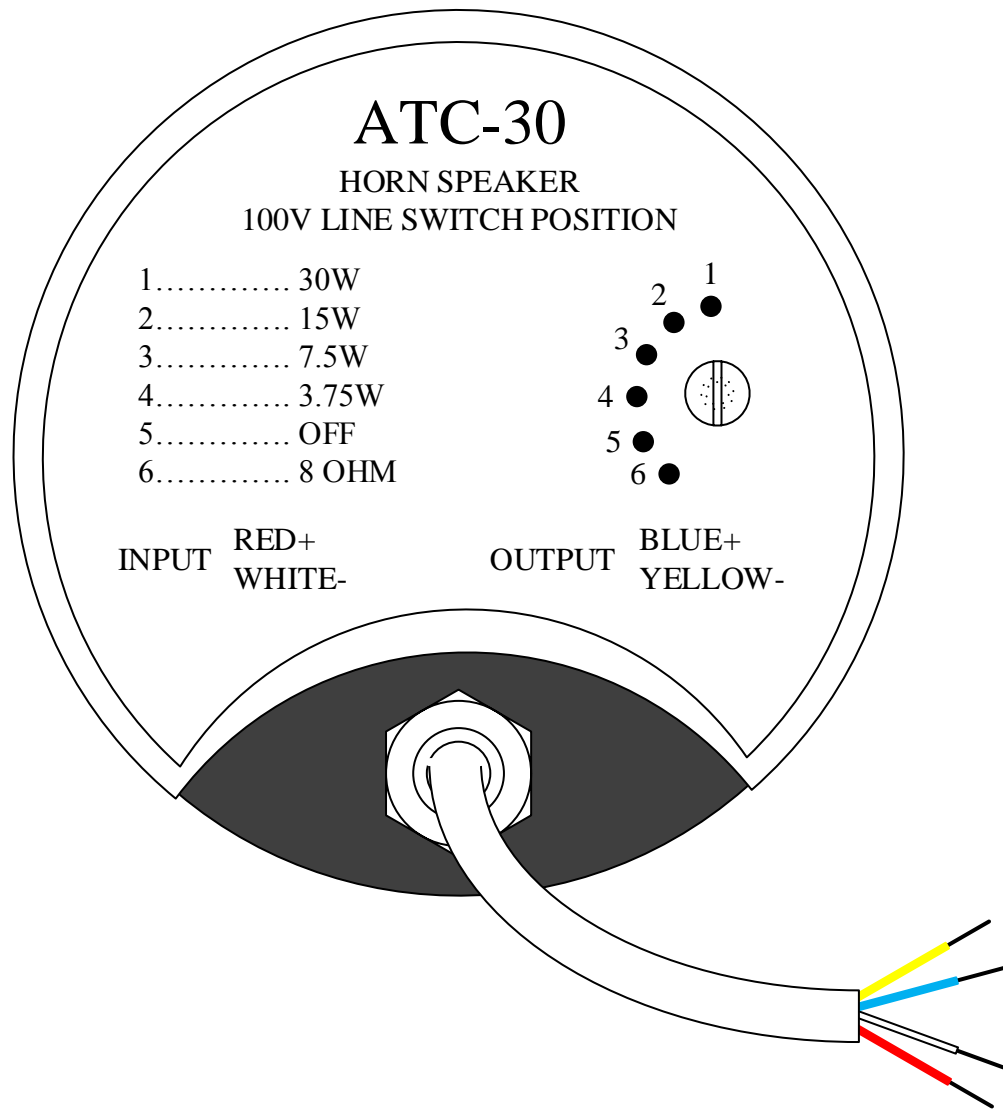

ATC10

Rated Power	(RMS) 10 W
Power Taps	10W, 5W, 2.5W, 1.25W, 8 Ohm
Sensitivity	106db (1W 1M)
Freq. Range	300Hz - 8KHz
Dispersion	120 degree
Weight	1.3 Kg

ATC15

Rated Power	(RMS) 15 W
Power Taps	15W, 7.5W, 3.75W, 1.87W, 8 Ohm
Sensitivity	108db (1W 1M)
Freq. Range	125Hz - 14KHz
Dispersion	110 degree
Weight	3.2 Kg
Water Protection	IP66

ATC30

Rated Power (RMS)	30 W
Power Taps	30W, 15W, 7.5W, 3.75W, 8 Ohm
Sensitivity	110db (1W 1M)
Freq. Range	125Hz - 14KHz
Dispersion	100 degree
Weight	3.5 Kg
Water Protection	IP66