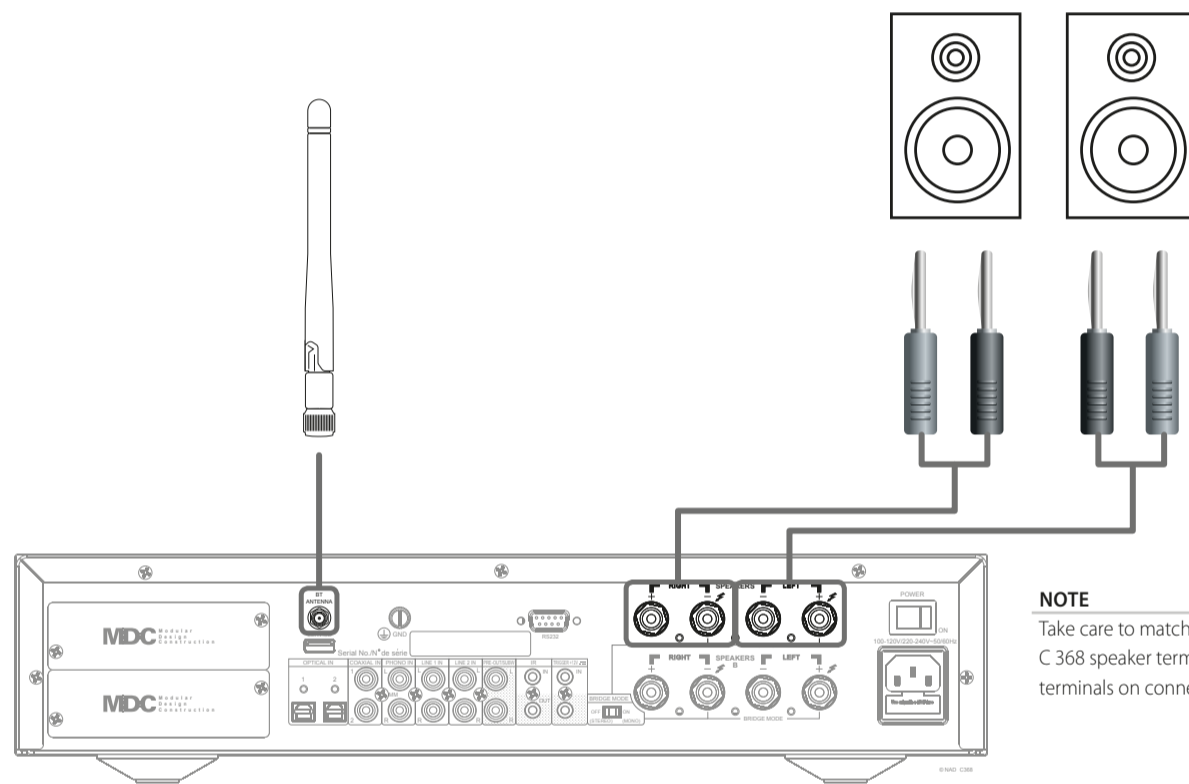

NAD C368 Hybrid Digital DAC Amplifier

Quick Setup Guide

WHAT'S IN THE BOX

SR9 Remote Control

AA batteries x 2

Bluetooth Antenna

Power connector x 2

NOTE

Download the latest C368 Owner's manual from the NAD website <http://nadelectronics.com>

CONNECT

SPEAKERS AND BLUETOOTH ANTENNA

NOTE

Take care to match the polarity (+ or -) of the C 368 speaker terminals with the corresponding terminals on connected speakers.

CONNECT

INPUT DEVICES

POWER UP!