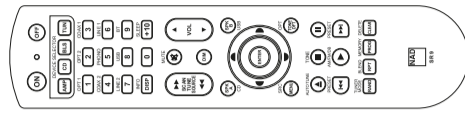

NAD C368 Hybrid Digital DAC Amplifier

Quick Setup Guide

WHAT'S IN THE BOX

SR9 Remote Control

AA batteries x 2

Bluetooth Antenna

Power connector x 2

NOTE

Download the latest C368 Owner's manual from the NAD website <http://nadelectronics.com>

CONNECT

SPEAKERS AND BLUETOOTH ANTENNA

NOTE

Take care to match the polarity (+ or -) of the C 368 speaker terminals with the corresponding terminals on connected speakers.