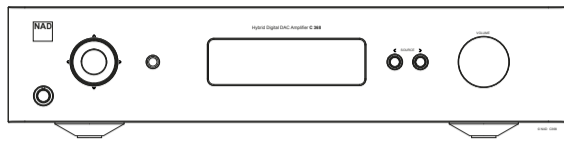

NAD C368 Hybrid Digital DAC Amplifier

Quick Setup Guide

WHAT'S IN THE BOX

SR9 Remote Control

AA batteries x 2

Bluetooth Antenna

Power connector x 2

NOTE

Download the latest C368 Owner's manual from the NAD website <http://nadelectronics.com>

CONNECT

SPEAKERS AND BLUETOOTH ANTENNA

NOTE

Take care to match the polarity (+ or -) of the C 368 speaker terminals with the corresponding terminals on connected speakers.