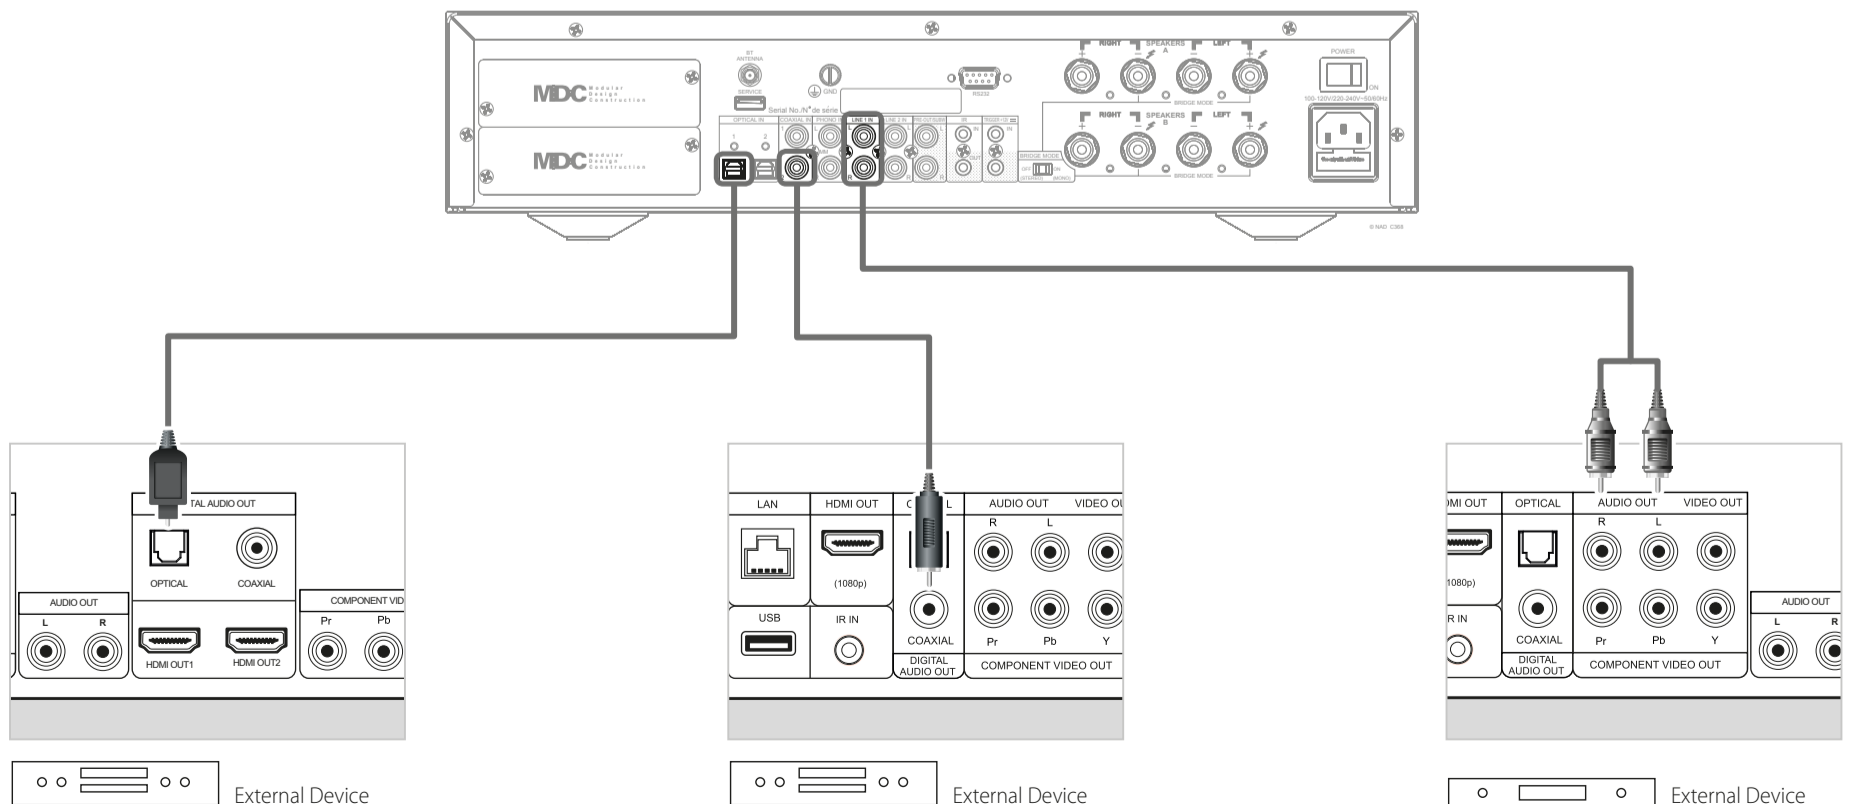

NAD C368 Hybrid Digital DAC Amplifier

Quick Setup Guide

WHAT'S IN THE BOX

SR9 Remote Control

AA batteries x 2

Bluetooth Antenna

Power connector x 2

NOTE

Download the latest C368 Owner's manual from the NAD website <http://nadelectronics.com>

CONNECT

SPEAKERS AND BLUETOOTH ANTENNA

NOTE

Take care to match the polarity (+ or -) of the C 368 speaker terminals with the corresponding terminals on connected speakers.

CONNECT

INPUT DEVICES

POWER UP!