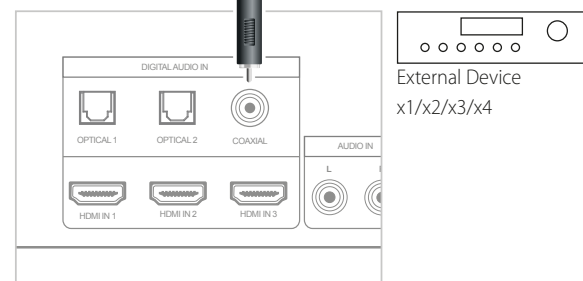

NAD CI 580 BluOS Network Music Player

Quick Setup Guide

Power connector x 2

nadelectronics.com/product/ci-580v2-bluos-network-music-player
support.nadelectronics.com

1.

2.

EXAMPLE CONFIGURATIONS

NOTE

Preamplifier and digital preamplifier output ports can be connected to a device with corresponding number and type of input ports or to individual devices with appropriate type of input ports.

3.

4.

DOORBELL PUSH BUTTON INSTALLATION