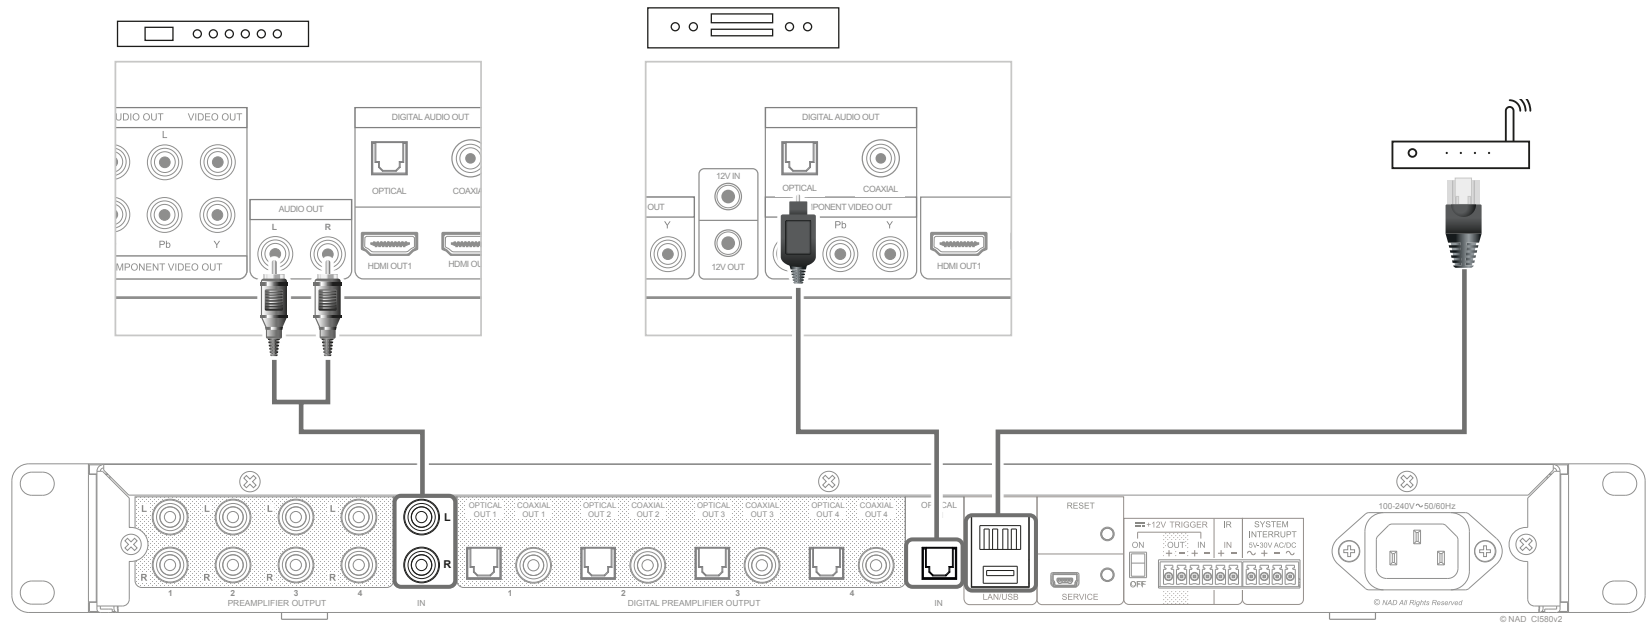

NAD CI 580 BluOS Network Music Player

Quick Setup Guide

Power connector x 2

nadelectronics.com/product/ci-580v2-bluos-network-music-player
support.nadelectronics.com

1.

2.

EXAMPLE CONFIGURATIONS

NOTE

Preamplifier and digital preamplifier output ports can be connected to a device with corresponding number and type of input ports or to individual devices with appropriate type of input ports.

3.

4.

DOORBELL PUSH BUTTON INSTALLATION