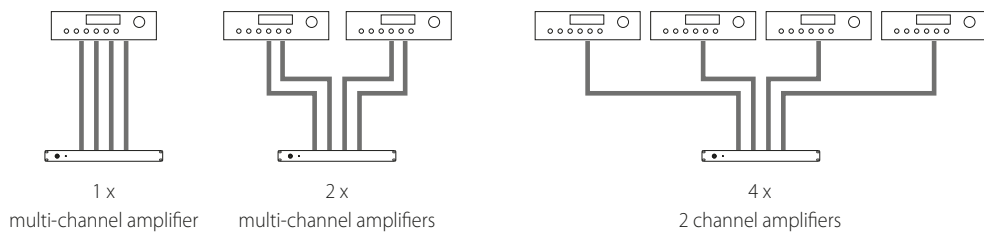

NAD CI 580 BluOS Network Music Player

Quick Setup Guide

Power connector x 2

nadelectronics.com/product/ci-580v2-bluos-network-music-player
support.nadelectronics.com

1.

2.

EXAMPLE CONFIGURATIONS

NOTE

Preamplifier and digital preamplifier output ports can be connected to a device with corresponding number and type of input ports or to individual devices with appropriate type of input ports.

3.

4.

DOORBELL PUSH BUTTON INSTALLATION