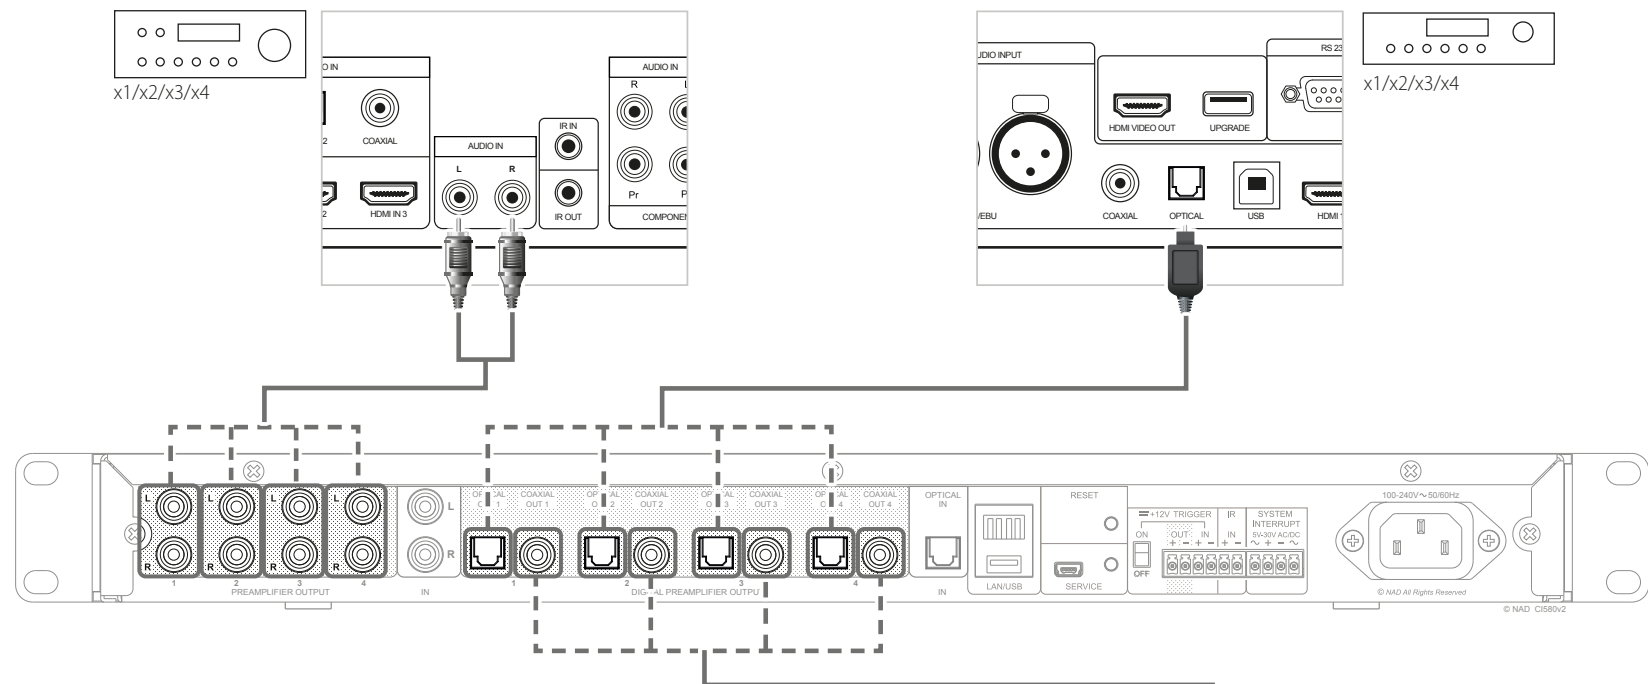

NAD CI 580 BluOS Network Music Player

Quick Setup Guide

Power connector x 2

nadelectronics.com/product/ci-580v2-bluos-network-music-player
support.nadelectronics.com

1.

2.

EXAMPLE CONFIGURATIONS

NOTE

Preamplifier and digital preamplifier output ports can be connected to a device with corresponding number and type of input ports or to individual devices with appropriate type of input ports.

3.

4.

DOORBELL PUSH BUTTON INSTALLATION

Launch the BluOS Controller App to configure your CI 580 as well as explore everything from your streaming music services, internet radio stations, networked music collections and favorites with quick and easy single-search discovery.