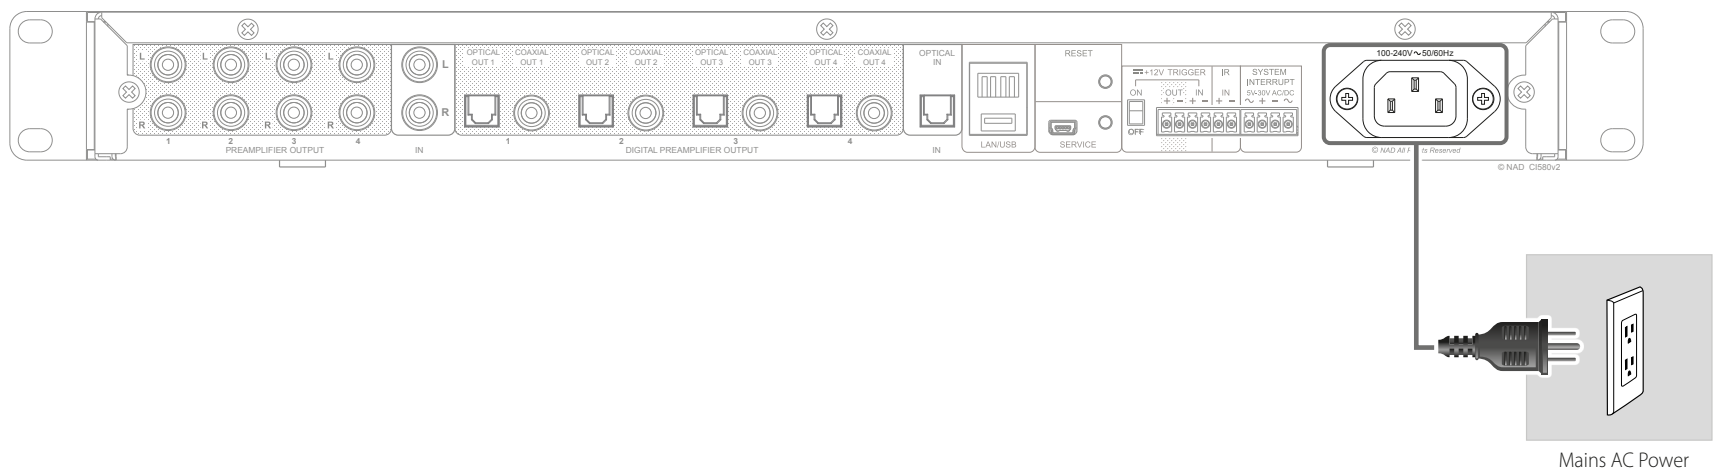

NAD CI 580 BluOS Network Music Player

Quick Setup Guide

Power connector x 2

nadelectronics.com/product/ci-580v2-bluos-network-music-player
support.nadelectronics.com

1.

2.

EXAMPLE CONFIGURATIONS

NOTE

Preamplifier and digital preamplifier output ports can be connected to a device with corresponding number and type of input ports or to individual devices with appropriate type of input ports.

3.

4.

DOORBELL PUSH BUTTON INSTALLATION