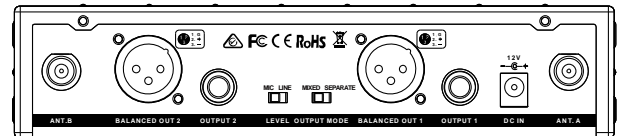

SDR-6120

UHF DUAL CHANNEL 2-WAY SYNC RECEIVER

Features

- EIA Standard 1/2U rack-mountable metal chassis with high contrast LCD display. (Channel, frequency, RF level, AF level, antenna selection and transmitter battery level.)
- 100 factory preset user-selectable UHF channels.
- Pilotone and noise-cancelling dual-squelch circuits eliminate noise, interference and reduce signal dropouts.
- Adjustable SQ. Increases receiver range with higher sensitivity and reduces interference with lower sensitivity.
- Auto Scan function allows quick search for an interference-free working channel from 100 presets. World-first patented IrDA technology provides rapid and precise 2-way frequency sync between the receiver and transmitter.
- Receiver provides power for CHIAYO antenna systems to enhance reception range and signal stability.
- Buttons lockable to prevent unintended adjustment.
- Audio output jacks include balanced XLR and unbalanced 6.3mm.
- Unbalanced output with MIC-LINE level switch for connecting either MIC or LINE inputs.
- Two optional audio output modes: 2-channel mixed and separate.

High contrast LCD displays channel, frequency, RF level, AF level, antenna selection and transmitter battery level.

Specifications

Model	SDR-6120
Channel	Dual
Chassis	EIA standard 19" 1/2U
Receiving Mode	Diversity
Frequency Range	UHF 500 – 940 MHz
Bandwidth	25 MHz
Peak Deviation	< ± 40 kHz
Channel Sync	2-way (receiver↔transmitter)
Sensitivity	S/N > 80 dBm at 10 dBμV
S/N Ratio	> 110 dB(A)
T.H.D.	< 0.5% @ 1 kHz
Frequency Response	50 Hz – 18 kHz
Receiving Antenna	Rear Panel. Detachable.
Preset Channels	100
Oscillation Mode	PLL synthesized, frequency stability $\leq \pm 0.005\%$ (-10 – +60°C)
Squelch	Pilotone & Noise-cancelling dual-squelch circuit
Output Connector	Balanced XLR and unbalanced 6.3 Ø
Output Level	LINE and MIC switch
Power Supply	12V DC · 1.0A
Power Consumption	Max 12 W
Dimensions (W x H x D)	200 x 44 x 150 mm