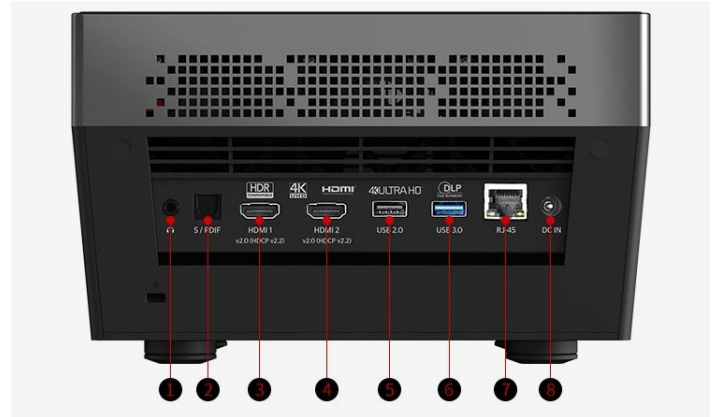

Input / Output

1. Headphone connector
2. S/PDIF
3. HDMI-1 (HDCP v 2.2)
4. HDMI-2 (HDCP v 2.2)
5. USB 2.0
6. USB 3.0
7. RJ-45
8. DC IN

Specification

Display Technology	DLP 4K UHD chip
Native Resolution	4K UHD 3840x2160
Brightness	2,000 LED Lumens; 1500 ANSI Lumens
Contrast	250,000:1
Light Source / Light Source Life	LED / 30,000 hours (Eco mode)
Throw Ratio	1.2:1
I/O Connectors	HDMIx2(HDCP2.2), RJ-45, Headphone connector, S/PDIF, USB 2.0, USB 3.0, DC in
Speaker (Watts)	8W x2
Weight (Kg)	4.2
Dimensions (W x D x H) (mm)	220 x 220 x 125
Projected image size	30" – 200"
Projection Distance	1.33 ~ 3.2 m
Noise Level	28dB (Eco mode)
3D Support	Blu-ray 3D (Full 3D)
Operation system	Android
WiFi	2.4G/5G Hz, IEEE 802.11b/g/n/a/ac
Bluetooth	2.4G Hz, IEEE 802.11b/g