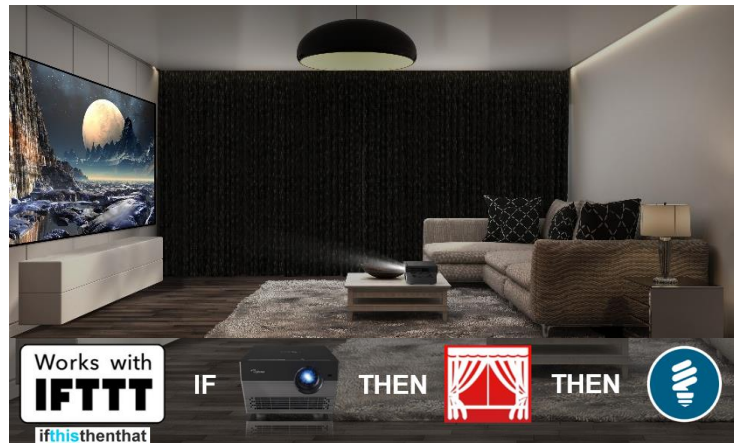

IFTTT

Simply use the IFTTT app to easily set up various smart appliances in the environment, including Optoma UHL55.