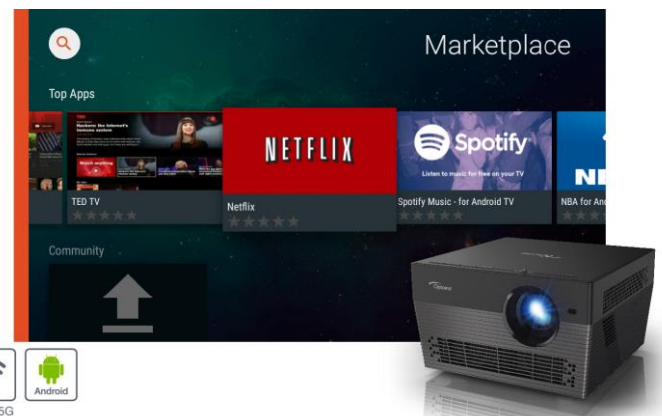

A world of entertainment

Access all your favorite media services and stream movies, TV shows and clips. With built in Android™ 4.4 you can download popular apps such as Netflix and YouTube. (Google Play Services not supported)